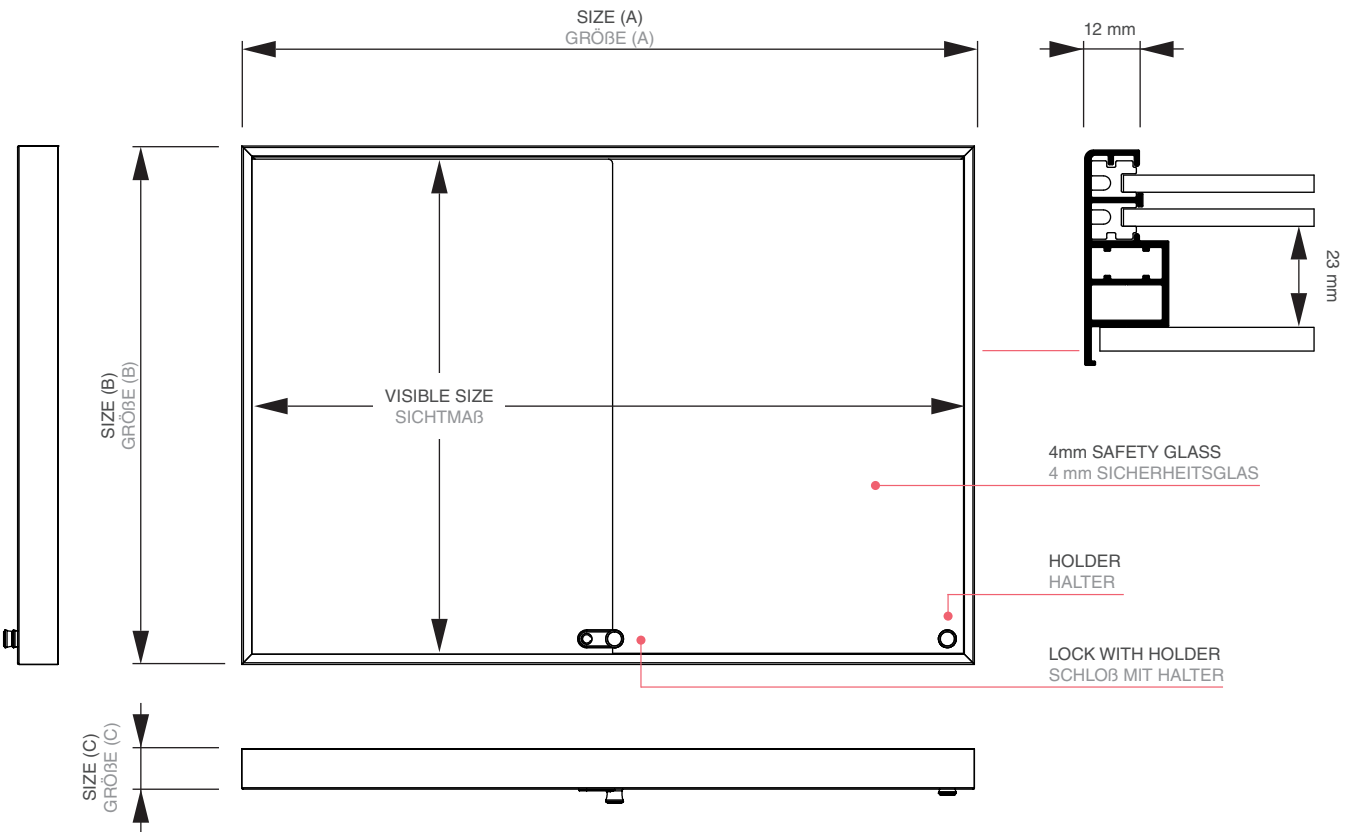

Indoor Lockable Showcase with sliding doors SLIM

Lockabel Notice Boards | Indoor

ACCESSORIES ZUBEHÖR