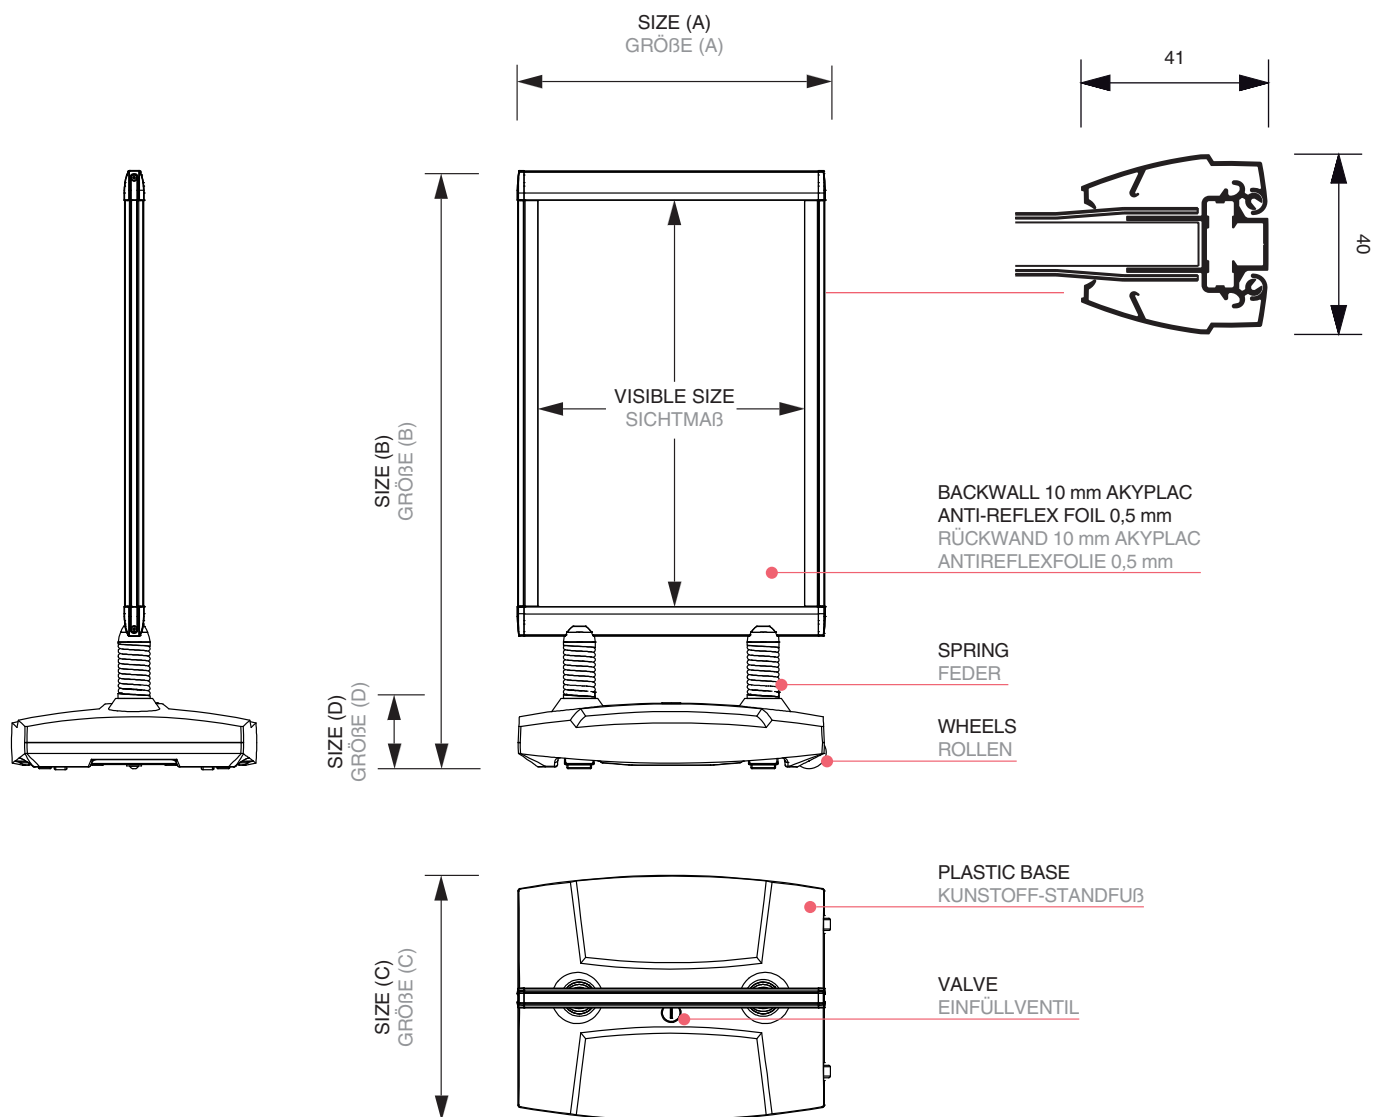

WINDTALKER® Excel

PAVEMENT SIGNS > WINDTALKERS

ACCESSORIES ZUBEHÖR

(TSWTE)
TOPCAR
TOPSCHILD

(SETZP)
WRITING SET
SCHREIBTAFEL-SET